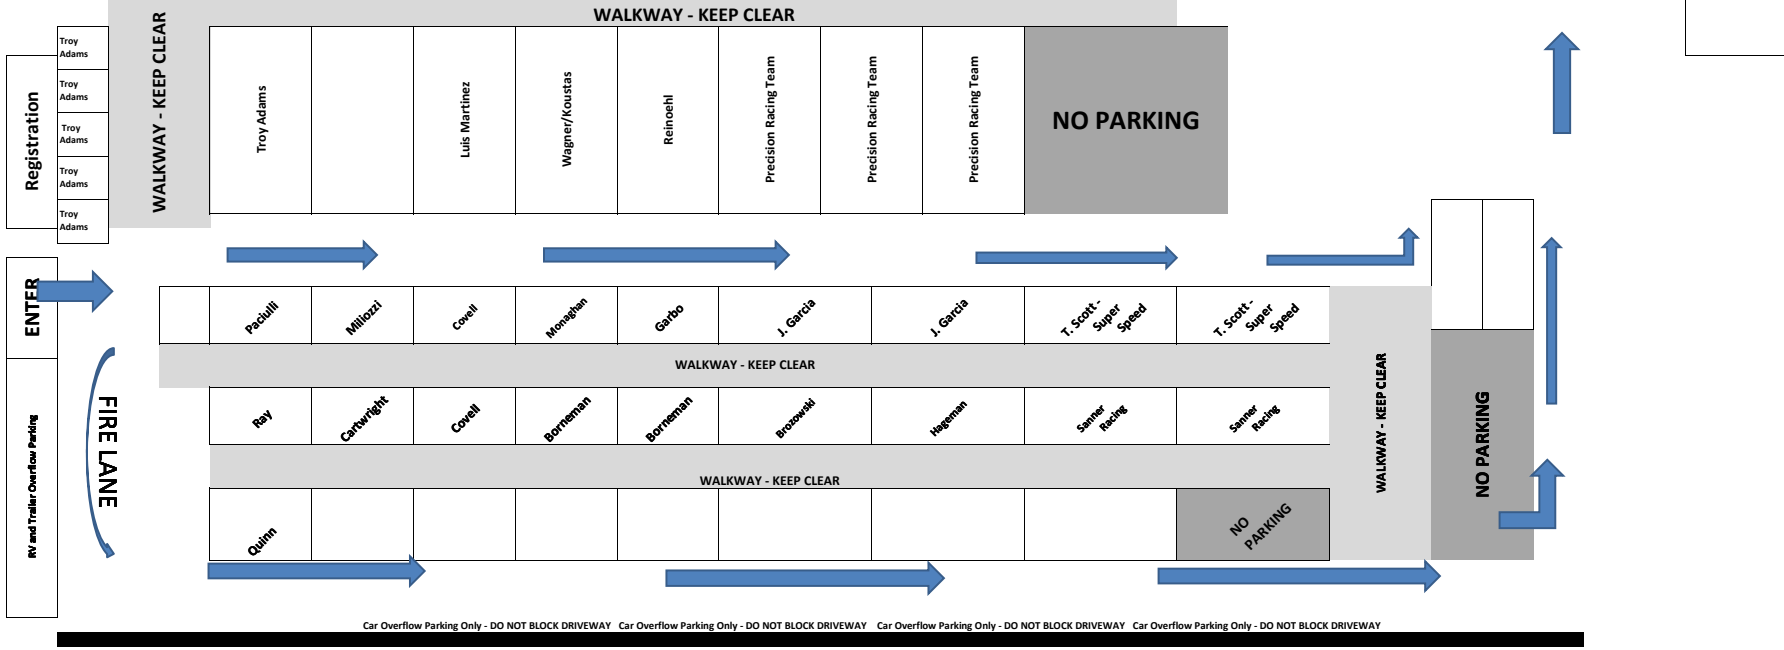

Adams Motorsports Park - Upper Pit Spots